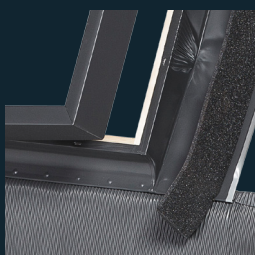

Features

- Preinstalled foam for roofing connection
- KFE 4555, 4573: for roof pitches ranging from 15-60°
- KFE 8585: for roof pitches ranging from 15-45°
- Suitable for all common types of roofing material up to 90 mm profile height
- Right side opening (can be changed to left side)
- Weather and UV resistant
- Frame made of kiln-dried laminated pine wood
- Fungicide protection
- 14mm double pane (3-8-3)
- Chromed steel handle with two ventilation positions
- Available in grey colour (RAL 7043)

www.dakea.com